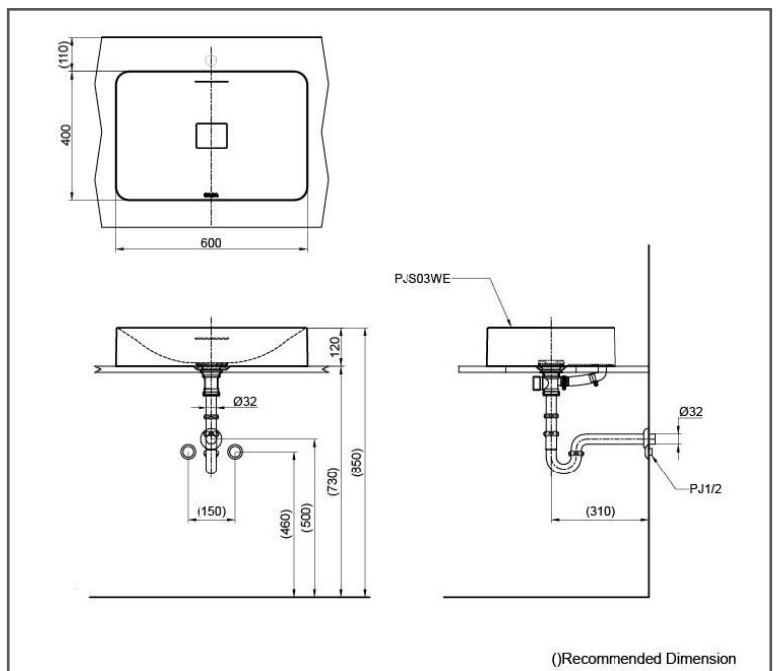

TOTO WASHBASIN

Reinforced Marble Console Wash
Basin

PJS03WE#GW/
PJS03WE#MW

FEATURES

- Cast-acrylic construction provides years of durability
- Luxurious stylish look
- Front Overflow

SPECIFICATIONS

- Size : 600W x 400D x 120H mm
- Material : Reinforced Marble

PARTS DESCRIPTION

- PJS03WE#GW/
PJS03WE#MW : Reinforced Marble Console Wash
Basin

COLOURS

- PJS03WE#GW : Gloss White
- PJS03WE#MW : Matte White

PJS03WE#GW /PJS03WE#MW

Please consult, TOTO representative for more details.